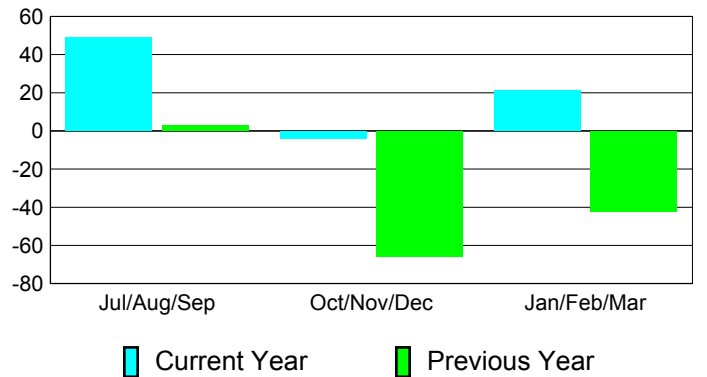

**Membership Results
2010-2011**

**Membership
2009-2010**

Month	Net Memb Goal	Actual New Memb	Actual Dropped Memb	Gain/Loss of Memb	Gain/Loss of Memb
Jul/Aug/Sep	20	80	-31	49	3
Oct/Nov/Dec	0	43	-47	-4	-66
Jan/Feb/Mar	45	37	-16	21	-42
Totals	65	160	-94	66	-105

Membership Results 2010-2011

Goal, New, Dropped, Gain/Loss

Comparison of Membership Gain/Loss

Current Year Compared to the Previous Year

Gender Comparison 2010-2011

Jul/Aug/Sep

Oct/Nov/Dec

Jan/Feb/Mar