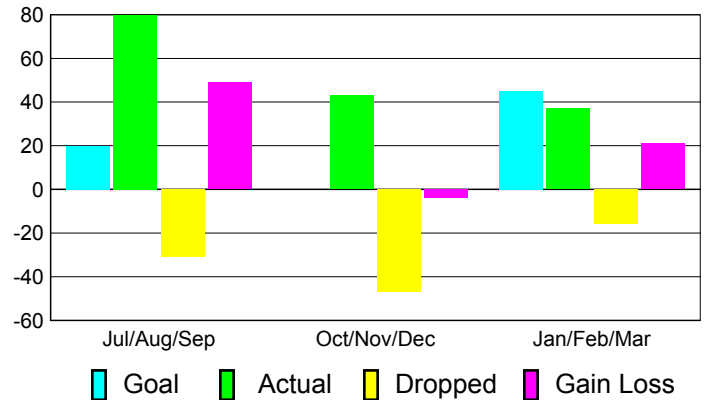

Membership Results 2010-2011

Goal, New, Dropped, Gain/Loss

Comparison of Membership Gain/Loss

Current Year Compared to the Previous Year