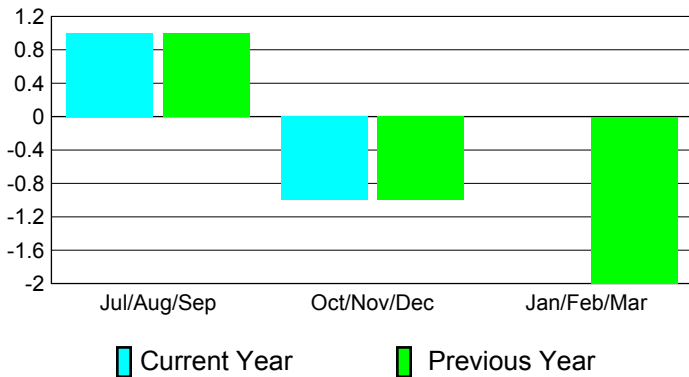

2010-2011 GMT Reports for District (or Undistricted) **District B 5**

GMT: **Joel R. Gómez Franco**

Location: **MEXICO**

GMT CA: **3**

CLUBS

**Club Results
2010-2011**

**Clubs
2009-2010**

Month	New Club Goal	Actual New Clubs	Actual Dropped Clubs	Gain/Loss of Clubs	Gain/Loss of Clubs
Jul/Aug/Sep	1	1	0	1	1
Oct/Nov/Dec	0	0	-1	-1	-1
Jan/Feb/Mar	2	0	0	0	-2
Totals	3	1	-1	0	-2

Club Results 2010-2011

Goal, New, Dropped, Gain/Loss

Comparison of Club Gain/Loss

Current Year Compared to the Previous Year

YTD Status Quo Clubs 2010-2011

Status Quo Clubs Compared to Status Quo Members

MEMBERSHIP