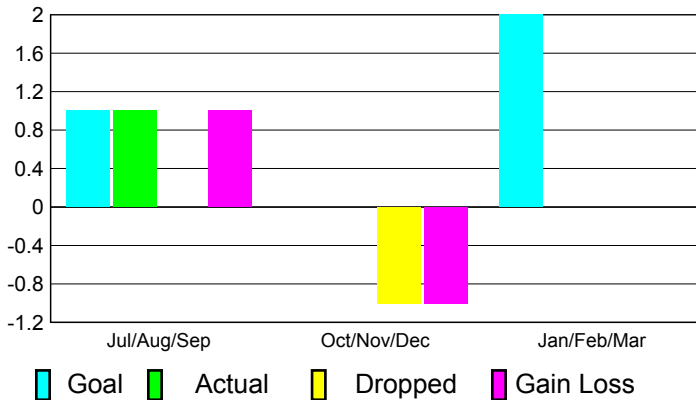

2010-2011 GMT Reports for District (or Undistricted) **District B 5**

GMT: **Joel R. Gómez Franco**

Location: **MEXICO**

GMT CA: **3**

CLUBS

**Club Results
2010-2011**

**Clubs
2009-2010**

Month	New Club Goal	Actual New Clubs	Actual Dropped Clubs	Gain/Loss of Clubs	Gain/Loss of Clubs
Jul/Aug/Sep	1	1	0	1	1
Oct/Nov/Dec	0	0	-1	-1	-1
Jan/Feb/Mar	2	0	0	0	-2
Totals	3	1	-1	0	-2

Club Results 2010-2011

Goal, New, Dropped, Gain/Loss

Comparison of Club Gain/Loss

Current Year Compared to the Previous Year

YTD Status Quo Clubs 2010-2011

Status Quo Clubs Compared to Status Quo Members

MEMBERSHIP